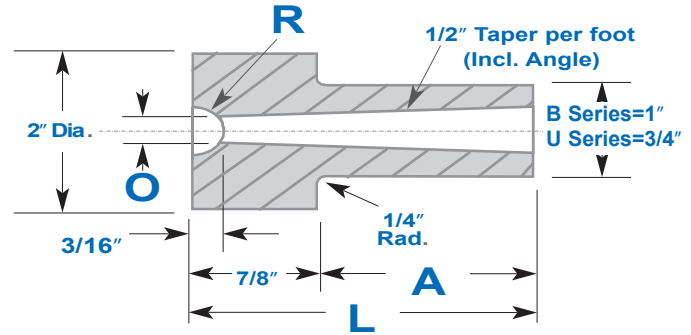

- Made from SAE 6145 Steel
- Hardened, ground & polished

Orifices Sizes

5/32" 7/32" 9/32"

Spherical Radius Sizes

1/2" and 3/4"

U SERIES - 3/4" DIAMETER

Orifice	Radius	Step Length	Overall Length	Catalog Number	Price
O	R	A	L		
5/32	1/2	29/32	1-25/32	CU60051	\$82.21
		1-13/32	2-9/32	CU60151	\$91.85
		1-29/32	2-25/32	CU60251	\$104.32
		2-13/32	3-9/32	CU60351	\$112.26
		2-29/32	3-25/32	CU60451	\$123.60
5/32	3/4	29/32	1-25/32	CU60053	\$82.21
		1-13/32	2-9/32	CU60153	\$91.85
		1-29/32	2-25/32	CU60253	\$104.32
		2-13/32	3-9/32	CU60353	\$112.26
		2-29/32	3-25/32	CU60453	\$123.60
7/32	1/2	29/32	1-25/32	CU60071	\$47.62
		1-13/32	2-9/32	CU60171	\$55.56
		1-29/32	2-25/32	CU60271	\$63.50
		2-13/32	3-9/32	CU60371	\$71.44
		2-29/32	3-25/32	CU60471	\$78.81

Orifice	Radius	Step Length	Overall Length	Catalog Number	Price
O	R	A	L		
7/32	3/4	29/32	1-25/32	CU60073	\$47.62
		1-13/32	2-9/32	CU60173	\$55.56
		1-29/32	2-25/32	CU60273	\$63.50
		2-13/32	3-9/32	CU60373	\$71.44
		2-29/32	3-25/32	CU60473	\$78.81
9/32	1/2	29/32	1-25/32	CU60091	\$47.62
		1-13/32	2-9/32	CU60191	\$55.56
		1-29/32	2-25/32	CU60291	\$63.50
		2-13/32	3-9/32	CU60391	\$71.44
		2-29/32	3-25/32	CU60491	\$78.81
9/32	3/4	29/32	1-25/32	CU60093	\$47.62
		1-13/32	2-9/32	CU60193	\$55.56
		1-29/32	2-25/32	CU60293	\$63.50
		2-13/32	3-9/32	CU60393	\$71.44
		2-29/32	3-25/32	CU60493	\$78.81