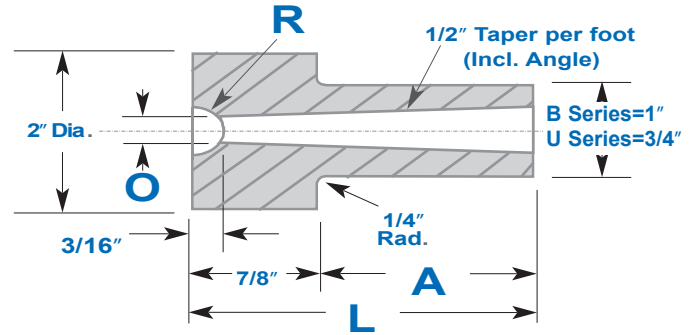

- Made from SAE 6145 Steel
- Hardened, ground & polished

Orifices Sizes

5/32" 7/32" 9/32"

Spherical Radius Sizes

1/2" and 3/4"

B SERIES - 1" DIAMETER

Orifice	Radius	Step Length	Overall Length	Catalog Number	Price
O	R	A	L		
5/32	1/2	29/32	1-25/32	CB60051	\$75.41
		1-13/32	2-9/32	CB60151	\$87.88
		1-29/32	2-25/32	CB60251	\$100.64
		2-13/32	3-9/32	CB60351	\$111.98
		2-29/32	3-25/32	CB60451	\$123.32
		3-13/32	4-9/32	CB60551	\$133.24
		3-29/32	4-25/32	CB60651	\$143.45
		4-13/32	5-9/32	CB60751	\$204.12
		4-29/32	5-25/32	CB60851	\$223.96
5/32	3/4	29/32	1-25/32	CB60053	\$75.41
		1-13/32	2-9/32	CB60153	\$87.88
		1-29/32	2-25/32	CB60253	\$100.64
		2-13/32	3-9/32	CB60353	\$111.98
		2-29/32	3-25/32	CB60453	\$123.32
		3-13/32	4-9/32	CB60553	\$133.24
		3-29/32	4-25/32	CB60653	\$143.45
		4-13/32	5-9/32	CB60753	\$204.12
		4-29/32	5-25/32	CB60853	\$223.96
7/32	1/2	29/32	1-25/32	CB60071	\$44.22
		1-13/32	2-9/32	CB60171	\$52.73
		1-29/32	2-25/32	CB60271	\$61.51
		2-13/32	3-9/32	CB60371	\$70.30
		2-29/32	3-25/32	CB60471	\$78.81
		3-13/32	4-9/32	CB60571	\$87.31
		3-29/32	4-25/32	CB60671	\$95.82
		4-13/32	5-9/32	CB60771	\$140.04
		4-29/32	5-25/32	CB60871	\$157.05
		5-29/32	6-25/32	CB60971	\$191.07
		6-29/32	7-25/32	CB61071	\$225.66