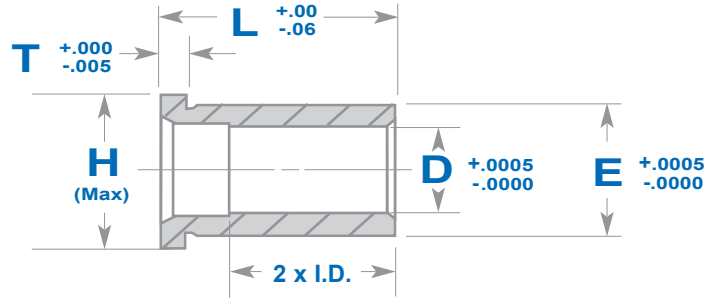

SHOULDER BUSHINGS - SOLID BRONZE

Nom. ID	Inside Dia	Outside Dia	Head Thick	Head Dia	Overall Length	Catalog Number	Price
	D	E	T	H	L		
3/4	.7505	1.1255	.187	1.250	7/8	CSB075087SB	\$16.17
					1-3/8	CSB075137SB	\$18.13
					1-7/8	CSB075187SB	\$19.11
					2-3/8	CSB075237SB	\$21.07
					2-7/8	CSB075287SB	\$24.05
					3-3/8	CSB075337SB	\$26.15
					3-7/8	CSB075387SB	\$27.70
					4-3/8	CSB075437SB	\$28.88
					4-7/8	CSB075487SB	call
					5-7/8	CSB075587SB	call
7/8	.8755	1.2505	.187	1.375	7/8	CSB087087SB	\$16.17
					1-3/8	CSB087137SB	\$18.13
					1-7/8	CSB087187SB	\$19.11
					2-3/8	CSB087237SB	\$21.32
					2-7/8	CSB087287SB	\$25.08
					3-3/8	CSB087337SB	\$27.18
					3-7/8	CSB087387SB	\$28.08
					4-3/8	CSB087437SB	call
					4-7/8	CSB087487SB	call
					5-7/8	CSB087587SB	call
1	1.0005	1.3755	.187	1.500	7/8	CSB100087SB	\$17.15
					1-3/8	CSB100137SB	\$18.62
					1-7/8	CSB100187SB	\$20.09
					2-3/8	CSB100237SB	\$21.85
					2-7/8	CSB100287SB	\$25.46
					3-3/8	CSB100337SB	\$27.56
					3-7/8	CSB100387SB	\$28.49
					4-3/8	CSB100437SB	\$30.71
					4-7/8	CSB100487SB	\$33.04
					5-7/8	CSB100587SB	\$38.06
1-1/4	1.2505	1.6255	.187	1.750	7/8	CSB120087SB	\$18.13
					1-3/8	CSB120137SB	\$20.58
					1-7/8	CSB120187SB	\$23.77
					2-3/8	CSB120237SB	\$25.73
					2-7/8	CSB120287SB	\$29.66
					3-3/8	CSB120337SB	\$32.55
					3-7/8	CSB120387SB	\$34.65
					4-3/8	CSB120437SB	\$36.76
					4-7/8	CSB120487SB	\$40.04
					5-7/8	CSB120587SB	\$45.29