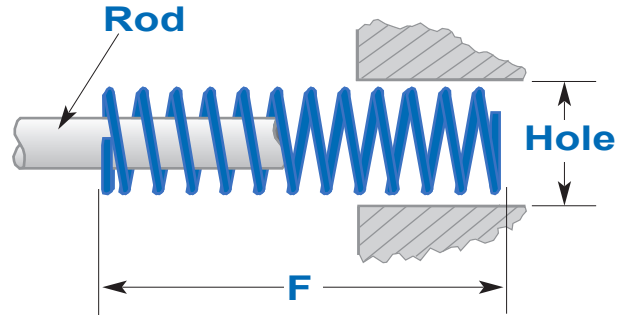

- Maximum deflection is 50% of free length
- Raymond® chrome vanadium die springs (6150)
- Efficient operating range: 25% to 35% of free length

Hole Dia H	Rod Dia R	Free Length F	Load	Catalog Number	Price
3/8	3/16	1	5.6	CSM100	\$1.48
		1-1/4	4.8	CSM100A	\$1.58
		1-1/2	3.8	CSM101	\$1.80
		1-3/4	3.4	CSM101A	\$2.03
		2	2.8	CSM102	\$2.27
		2-1/2	2.4	CSM103	\$2.48
		3	1.8	CSM104	\$2.74
		12	0.6	CSM105	\$11.25
1/2	9/32	1	10.0	CSM110	\$1.64
		1-1/4	9.2	CSM110A	\$1.76
		1-1/2	7.6	CSM111	\$2.03
		1-3/4	6.8	CSM111A	\$2.17
		2	6.4	CSM112	\$2.40
		2-1/2	5.2	CSM113	\$2.65
		3	4.0	CSM114	\$2.96
		3-1/2	3.0	CSM115	\$3.22
12	0.8	CSM116	\$12.06		
5/8	11/32	1	13.1	CSM120	\$2.02
		1-1/4	12.8	CSM120A	\$2.08
		1-1/2	10.8	CSM121	\$2.27
		1-3/4	9.6	CSM121A	\$2.48
		2	8.8	CSM122	\$2.72
		2-1/2	6.0	CSM123	\$2.89
		3	5.6	CSM124	\$3.24
		3-1/2	4.8	CSM125	\$3.58
		4	4.4	CSM126	\$3.86
		12	1.4	CSM127	\$12.96
3/4	3/8	1	31.2	CSM1	\$2.82
		1-1/4	25.6	CSM1A	\$3.05
		1-1/2	20.0	CSM2	\$3.20
		1-3/4	17.6	CSM2A	\$3.40
		2	14.4	CSM3	\$3.65

Hole Dia H	Rod Dia R	Free Length F	Load	Catalog Number	Price		
3/4	3/8	2-1/2	12.0	CSM4	\$3.89		
		3	9.6	CSM5	\$4.26		
		3-1/2	8.0	CSM6	\$4.78		
		4	7.2	CSM7	\$5.09		
		4-1/2	6.4	CSM8	\$5.54		
		5	5.6	CSM9	\$6.08		
		5-1/2	4.8	CSM10	\$6.48		
		6	4.0	CSM11	\$7.07		
		12	2.4	CSM11A	\$14.75		
		1/2	1/2	1	53.6	CSM12	\$3.65
				1-1/4	43.6	CSM12A	\$3.79
				1-1/2	33.6	CSM13	\$3.94
1-3/4	28.8			CSM13A	\$4.26		
2	23.2			CSM14	\$4.40		
2-1/2	20.0			CSM15	\$4.73		
3	15.2			CSM16	\$5.19		
3-1/2	12.8			CSM17	\$5.39		
4	12.0			CSM18	\$6.06		
4-1/2	10.4			CSM19	\$6.69		
5	9.6			CSM20	\$7.14		
5-1/2	8.8			CSM21	\$7.81		
1-1/4	5/8	6	8.0	CSM22	\$8.43		
		7	7.2	CSM23	\$10.03		
		8	5.6	CSM24	\$11.00		
		12	4.0	CSM24A	\$16.05		
		1-1/2	49.6	CSM36	\$5.71		
		1-3/4	42.4	CSM36A	\$5.90		
		2	35.2	CSM37	\$6.34		
		2-1/2	28.8	CSM38	\$6.75		
		3	24.0	CSM39	\$7.63		
		3-1/2	20.0	CSM40	\$8.19		
		4	17.6	CSM41	\$8.85		
		4-1/2	16.0	CSM42	\$9.80		