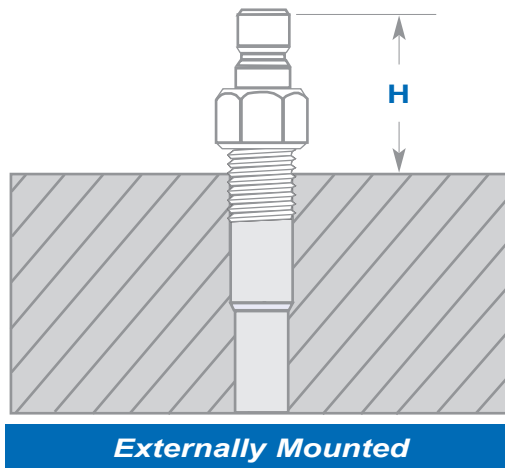

- Female water connectors are zinc plated steel and can be attached to any length pipe nipples
- Provide an excellent leak-free seal

Overall Length	Hole Dia	Pipe NPT	Hex Size	Catalog Number	Price
L	O	E	X		
.75	1/4	1/16	3/8	WCF250	\$1.15
1.00	1/4	1/8	1/2	WCF251	\$0.90
1.30	1/4	1/4	5/8	WCF252	\$1.00
1.40	1/4	3/8	3/4	WCF253	\$1.40
1.00	3/8	1/8	9/16	WCF351	\$1.10
1.35	3/8	1/4	5/8	WCF352	\$1.00
1.40	3/8	3/8	3/4	WCF353	\$1.50
1.50	3/8	1/2	1	WCF354	\$2.40
1.25	9/16	1/4	13/16	WCF553	\$2.75
1.93	9/16	1/2	1	WCF554	\$2.90
1.88	9/16	3/4	1-1/4	WCF556	\$4.40