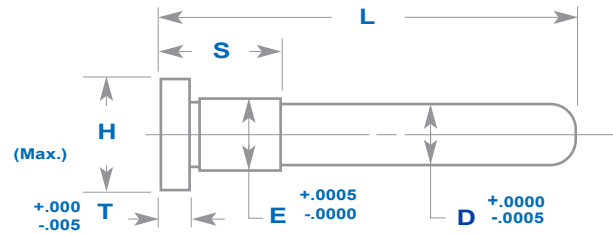

- Made from High Strength Steel Alloy
- Case Hardened & Precision Ground

Nom.	Dia D	Step Dia E	Head Thick T	Head Dia H	Step Length S	Overall Length L	Catalog Number	Price					
3/4	.749	.751	3/16	.990	7/8	1-3/4	CLP0750175	\$8.72					
						2-1/4	CLP0750225	\$9.45					
						2-3/4	CLP0750275	\$9.71					
						3-1/4	CLP0750325	\$9.45					
						3-3/4	CLP0750375	\$9.66					
					1-3/8	4-1/4	CLP0750425	\$9.87					
						4-3/4	CLP0750475	\$10.24					
						5-1/4	CLP0750525	\$10.61					
					1-7/8	5-3/4	CLP0750575	\$10.87					
						6-1/4	CLP0750625	\$11.08					
						6-3/4	CLP0750675	\$11.34					
						7-1/4	CLP0750725	\$11.60					
						7-3/4	CLP0750775	\$11.81					
						9-1/4	CLP0750925	\$12.50					
					7/8	.874	.876	1/4	1.115	7/8	1-3/4	CLP0870175	\$9.03
											2-1/4	CLP0870225	\$9.45
2-3/4	CLP0870275	\$9.66											
3-1/4	CLP0870325	\$10.08											
3-3/4	CLP0870375	\$10.50											
1-3/8	4-1/4	CLP0870425	\$10.82										
	4-3/4	CLP0870475	\$11.13										
	5-1/4	CLP0870525	\$11.55										
1-7/8	5-3/4	CLP0870575	\$11.87										
	6-1/4	CLP0870625	\$12.18										
	6-3/4	CLP0870675	\$12.65										
	7-1/4	CLP0870725	\$12.92										
	7-3/4	CLP0870775	\$13.34										
	8-1/4	CLP0870825	\$13.76										
	8-3/4	CLP0870875	\$14.39										
10-3/4	CLP0871075	\$15.44											
12-1/4	CLP0871225	\$16.49											
1	.999	1.001	1/4	1.240	7/8	1-3/4	CLP1000175	\$9.45					
						2-1/4	CLP1000225	\$9.77					
						2-3/4	CLP1000275	\$10.29					
						3-1/4	CLP1000325	\$10.87					
						3-3/4	CLP1000375	\$11.24					